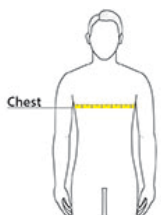

## PRODUCT MEASUREMENTS

	XS	S	M	L	XL	2XL	3XL	4XL
Chest	18	19	20	21 1/2	23 1/2	25 1/2	27 1/2	29 1/2
Sleeve Length	16 1/4	17	17 3/4	18 1/2	19 1/4	20	20 3/4	21 1/2
Body Length at Back	28	29	30	31	32	33	33 1/2	34

**Chest:** Measured across the chest one inch below armhole when laid flat.

**Sleeve Length:** Start at center of neck and measure down shoulder, down sleeve to hem.

**Body Length at Back:** Measured from high point shoulder to finished hem at back.

## SIZE CHARTS

	XS	S	M	L	XL	2XL	3XL	4XL
Chest	32-34	35-36	37-39	40-42	43-45	46-48	49-51	52-54

## HOW TO MEASURE