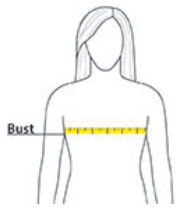

	XS	S	M	L	XL	XXL	3XL	4XL
Bust	16 3/4	17 3/4	18 3/4	20 1/4	21 3/4	23 3/4	25 3/4	27 3/4
Sleeve Length from Center Back	13	13 1/2	14	14 3/4	15 1/2	16 1/4	17	17 3/4
Body Length at Back	25 1/2	26	26 1/2	27 1/4	28	28 1/2	29	29

Bust: Measured across the chest one inch below armhole when laid flat.

Sleeve Length from Center Back: Measure from Center Back neck to shoulder point to sleeve hem.

Body Length at Back: Measured from high point shoulder to finished hem at back.

SIZE CHARTS

	XS	S	M	L	XL	XXL	3XL	4XL
Size	2	4/6	8/10	12/14	16/18	20/22	24/26	28/30
Bust	32-34	35-36	37-38	39-41	42-44	45-47	48-51	52-55

SPEC SHEET + MEASUREMENTS

District® Women's Perfect Blend® CVC V-Neck Tee.
DM1190L

HOW TO MEASURE

BUST

Measure under the arm and around the fullest part of the bust with arms down, keeping tape horizontal.

COLORS

Ash						DpOrHthr	GphHeather
	Black PMS BLACK C	Blush Frost PMS 2341C	Charcoal PMS 7540C	Deep Royal Fleck PMS 2378C	Deep Turquoise Fleck PMS 2188C		
	HdEuclpsBl						
Grey Frost PMS COOL GREY 10C		Heathered Bright Turquoise PMS 7690C	Heathered Charcoal PMS 7540C	Heathered Kelly Green PMS 3415C	Heathered Navy PMS 2379C	Heathered Olive PMS 418C	Heathered Pink Raspberry PMS 674C
			JwIGrnHthr				SeaglsHthr
Heathered Purple PMS 7671C	Heathered Red PMS 194C	Heathered Royal PMS 660C		Light Heather Grey PMS COOL GRAY 5C	Raspberry Fleck PMS 2357C	Red Fleck PMS 7421C	
							
White							